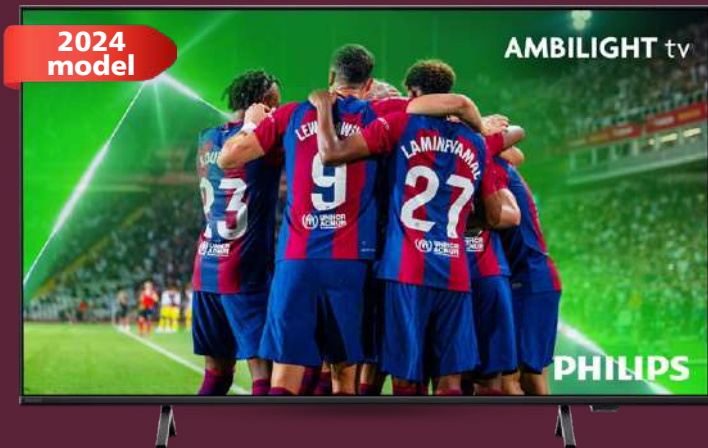

2024 model

4K Ambilight LED TV PUS8319

43"

799KM
759KM

75"

2159KM
2049KM

AMBILIGHT tv TITAN OS PixelPrecise ULTRA HD Dolby Atmos