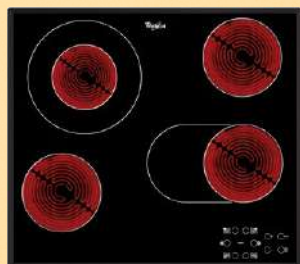

6<sup>th</sup>  
sense

7kg

1200

FRESH CARE+